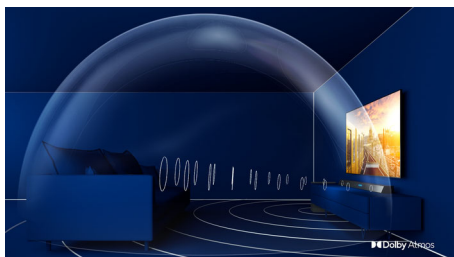

TAB8805/10

Highlights

Powerfully cinematic

This soundbar brings 300 W of rich sound to everything you watch and every track you love. 3.1 channels fill any room with spellbinding soundtracks, thunderous effects and crystal-clear dialogue. The wireless subwoofer adds impact to every explosion and every beat.

Dolby Atmos®

Increase the drama no matter what you watch. This Dolby Atmos-compatible soundbar reproduces depth as well as height, creating virtual three-dimensional surround sound that flows above and around you.

Low profile. Easy placement

The distinctive geometric design has a low profile, making this soundbar easy to place under or alongside your TV. The included wall brackets keep your options open and the powerful wireless subwoofer looks great freestanding.