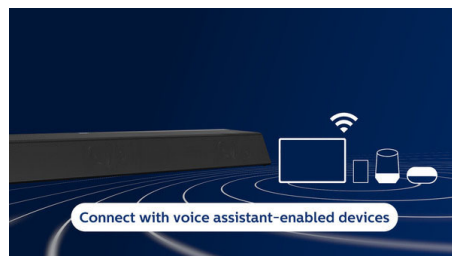

Connect with voice assistants

Ask Alexa-enabled devices, or any speaker that works with the Google Assistant, to play music through the soundbar. Prefer Siri? This soundbar works with Apple AirPlay 2, so you can ask her too. Turn the music up. Skip tracks. All completely hands-free.

Low profile. Easy placement

The distinctive geometric design has a low profile, making this soundbar easy to place under or alongside your TV. The included wall brackets keep your options open and the powerful wireless subwoofer looks great freestanding.

COMPATIBLE WITH
Dolby Vision

Dolby Atmos

dts play-fi

Spotify

Works with
Apple AirPlay

HDMI™

works with
Ok Google

WORKS WITH
alexa