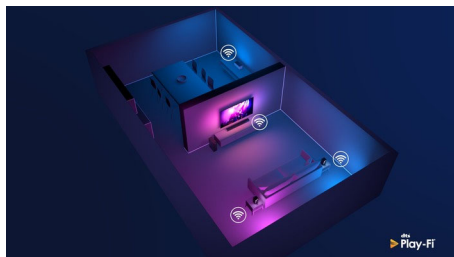

TAB8805/10

Highlights

Powerfully cinematic

This soundbar brings 300 W of rich sound to everything you watch and every track you love. 3.1 channels fill any room with spellbinding soundtracks, thunderous effects and crystal-clear dialogue. The wireless subwoofer adds impact to every explosion and every beat.

Dolby Atmos®

Increase the drama no matter what you watch. This Dolby Atmos-compatible soundbar reproduces depth as well as height, creating virtual three-dimensional surround sound that flows above and around you.

Play-Fi. Multi-room and more

Easy Play-Fi compatibility will make this soundbar the star of your multi-room set-up. You can sync Play-Fi-compatible speakers for multi-room audio or even create a true surround-sound system—all via the Philips Sound app or the Play-Fi app.

Low profile. Easy placement

The distinctive geometric design has a low profile, making this soundbar easy to place under or alongside your TV. The included wall brackets keep your options open and the powerful wireless subwoofer looks great freestanding.