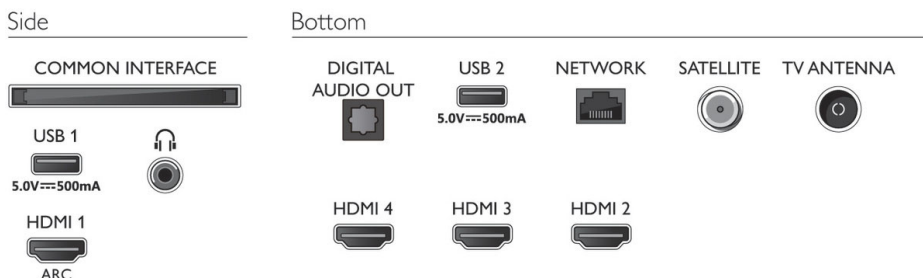

EU Energy card

- EPREL registration numbers: 441327
- Diagonal screen size (inch): 43
- Diagonal screen size (metric): 108
- Energy class for SDR: G
- On mode power demand for SDR: 65 Kwh/1000h
- Energy class for HDR: G
- On mode power demand for HDR: 63 Kwh/1000h
- Networked standby mode: <2.0 W
- Off mode power consumption: n.a.
- Panel technology used: LED LCD

Sound

- Output power (RMS): 20W
- Sound Enhancement: 5 Band Equalizer, Clear Dialogue, Dolby Atmos, Auto Volume Leveler,

- Dolby Bass Enhancement
- Speaker configuration: 2x10W full range speaker

Dimensions

- Box dimensions (W x H x D): 1070.0 x 650.0 x 140.0 mm
- Set dimensions (W x H x D): 962.8 x 558.2 x 78.1 mm
- Set dimensions with stand (W x H x D): 962.8 x 585.2 x 235.7 mm
- Stand dimensions (W x H x D): 779.3 x 27.0 x 235.7 mm
- Product weight: 8.5 kg
- Product weight (+stand): 8.7 kg
- Wall mount compatible: 100 x 200 mm
- Weight incl. Packaging: 11.3 kg

Design

- Colors of TV: Light silver bezel
- Stand design: Light silver v sticks

Accessories

- Included accessories: Remote Control, 2 x AAA Batteries, Power cord, Quick start guide, Legal and safety brochure, Table top stand

Power

- Mains power: AC 220 - 240 V 50/60Hz
- Ambient temperature: 5 °C to 35 °C
- Standby power consumption: <0.3W
- Power Saving Features: Auto switch-off timer, Picture mute (for radio), Eco mode, Light sensor

Connections

Issue date 2022-10-06

Version: 12.4.1

12 NC: 8670 001 74753
EAN: 87 18863 02837 7

© 2022 Koninklijke Philips N.V.
All Rights reserved.

Specifications are subject to change without notice.
Trademarks are the property of Koninklijke Philips N.V.
or their respective owners.

www.philips.com

* EPG and actual visibility (up to 8 days) is country and operator dependent.

* The TV supports DVB reception for 'Free to air' broadcast. Specific DVB operators may not be supported. An up to date list can be found in the FAQ section of the Philips support website. For some operators Conditional Access and subscription are required. Contact your operator for more information.

* Philips TV Remote app and related functionalities vary per TV model, operator, and country, as well as smart device model and OS. For more details please visit: www.philips.com/TVRemoteapp.

* Smart TV app offerings vary per TV model and country. For more details please visit: www.philips.com/smarttv.

* This television contains lead only in certain parts or components where no technology alternatives exist in accordance with existing exemption clauses under the RoHS Directive.

* Amazon, Alexa and all related logos are trademarks of Amazon.com, Inc. or its affiliates. Amazon Alexa is available in selected languages and countries.

* Google Assistant is available on Philips Android TVs running on Android O (8) or higher OS version. GA is available in selected languages and countries with English-UK and German-DE and French-FR being supported from the start. Supported language/countries list is going to be expanded overtime.