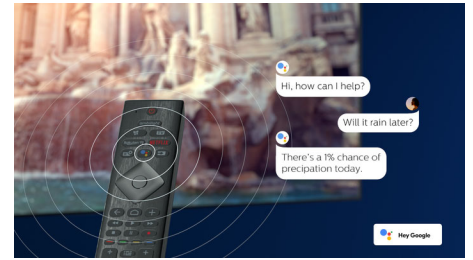

## DTS Play-Fi compatible

With DTS Play-Fi on your Philips TV you can connect to compatible speakers in any room. Got wireless speakers in the kitchen? Listen to the movie while you make a snack, or keep up with the sports commentary while you get everyone drinks.

## HDMI 2.1 VRR and low latency

Your Philips TV boasts the latest HDMI 2.1 connectivity, and the TV automatically switches to a low latency setting when you start playing a game on your console. VRR is supported for smooth fast-action gameplay. Ambilight's gaming mode brings the thrill right into the room.

## AI voice control

Push a button on the remote to talk to the Google Assistant. Control the TV or Google Assistant-compatible smart home devices with your voice. Or ask Alexa to control the TV via Alexa-enabled devices.