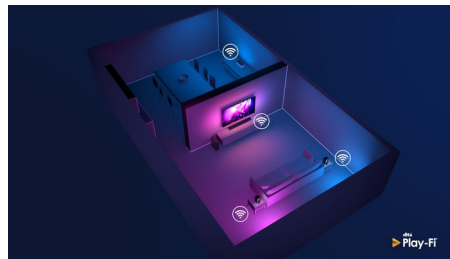

## DTS Play-Fi compatible

With DTS Play-Fi on your Philips TV you can connect to compatible speakers in any room. Got wireless speakers in the kitchen? Listen to the movie while you make a snack, or keep up with the sports commentary while you get everyone drinks.