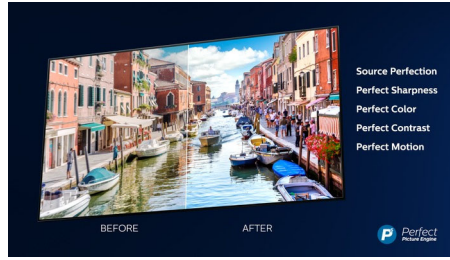

Philips P5 Picture Engine

The Philips P5 engine delivers a picture as brilliant as the content you love. Details have noticeably more depth. Colors are vivid, while skin tones look natural. Contrast is so crisp you'll feel every detail. Motion is perfectly smooth.