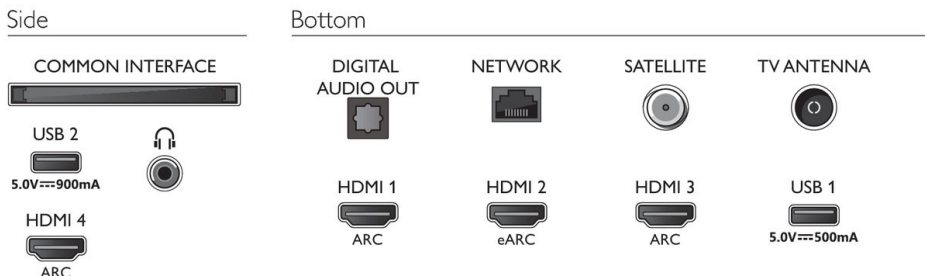

Connections

Issue date 2022-07-14

Version: 7.3.1

12 NC: 8670 001 74946
EAN: 87 18863 02876 6

© 2022 Koninklijke Philips N.V.
All Rights reserved.

Specifications are subject to change without notice.
Trademarks are the property of Koninklijke Philips N.V.
or their respective owners.

www.philips.com

* EPG and actual visibility (up to 8 days) is country and operator dependent.
* Android App offerings vary per country. For more details please visit your local Google Play Store.
* The TV supports DVB reception for 'Free to air' broadcast. Specific DVB operators may not be supported. An up to date list can be found in the FAQ section of the Philips support website. For some operators Conditional Access and subscription are required. Contact your operator for more information.
* Philips TV Remote app and related functionalities vary per TV model, operator, and country, as well as smart device model and OS. For more details please visit: www.philips.com/TVRemoteapp.
* Smart TV app offerings vary per TV model and country. For more details please visit: www.philips.com/smarttv.
* USB recording for digital channels only, recordings may be limited by broadcast copy protection (CI+). Country and channel restrictions may apply.
* This television contains lead only in certain parts or components where no technology alternatives exist in accordance with existing exemption clauses under the RoHS Directive.
* Memory size (Flash) : 16G, the actual available disc space may differ (dependant on e.g. (pre-)installed apps, installed operating system, etc.)
* Google Assistant is available on Philips Android TVs running on Android O (8) or higher OS version. Google Assistant is available in selected languages and countries.
* Amazon Prime is available in selected languages and countries.
* Amazon, Alexa and all related logos are trademarks of Amazon.com, Inc. or its affiliates. Amazon Alexa is available in selected languages and countries.
* Netflix subscription required. Subject to terms at <https://www.netflix.com>
* Disney+ subscription required. Subject to terms at <https://www.disneyplus.com> (c) 2020 Disney and its related entities. Disney+ is available in selected languages and countries.
* Rakuten TV is available in selected languages and countries.