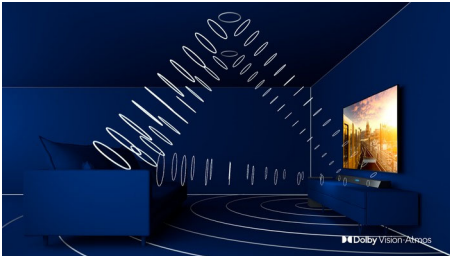

Dolby Vision + Dolby Atmos

Support for Dolby's premium sound and video formats means the HDR content you watch will look-and sound-glorious. You'll enjoy a picture that reflects the director's original intentions and experience spacious sound with real clarity and depth.