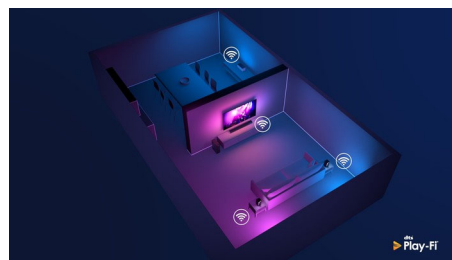

DTS Play-Fi compatible

With DTS Play-Fi on your Philips TV you can connect to compatible speakers in any room. Got wireless speakers in the kitchen? Listen to the movie while you make a snack, or keep up with the sports commentary while you get everyone drinks.

Slim, attractive design

Looking for a TV that fits with your room? The virtually bezel-free screen of this 4K smart TV goes with just about any interior. The slim feet make it seem as if the screen is floating above your TV unit, and you can widen the feet to accommodate longer soundbars.