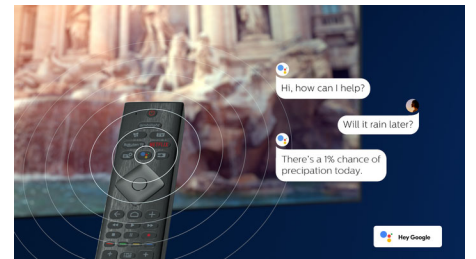

Dolby Vision + Dolby Atmos

Support for Dolby's premium sound and video formats means the HDR content you watch will look-and sound-glorious. You'll enjoy a picture that reflects the director's original intentions and experience spacious sound with real clarity and depth.

AI voice control

Push a button on the remote to talk to the Google Assistant. Control the TV or Google Assistant-compatible smart home devices with your voice. Or ask Alexa to control the TV via Alexa-enabled devices.