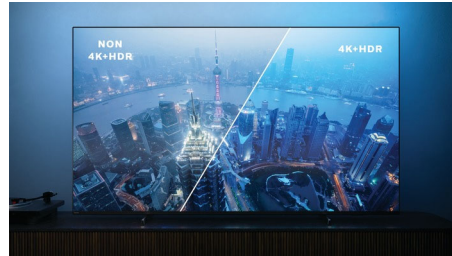

Vibrant HDR picture

Your Philips 4K UHD TV is compatible with all major HDR formats, including Dolby Vision. Whether it's a must-watch series or the latest video game, shadows will be deeper. Bright surfaces will shine. Colors will be truer.