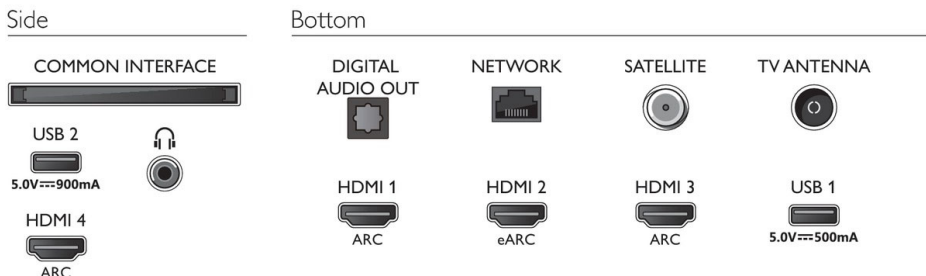

EU Energy card

- EPREL registration numbers: 597504
- Diagonal screen size (inch): 75
- Diagonal screen size (metric): 189
- Energy class for SDR: G
- On mode power demand for SDR: 164 Kwh/1000h
- Energy class for HDR: G
- On mode power demand for HDR: 229 Kwh/1000h
- Networked standby mode: <2.0 W
- Off mode power consumption: n.a.
- Panel technology used: LED LCD

Sound

- Output power (RMS): 20W
- Sound Enhancement: Dolby Atmos, A.I. Sound, Clear Dialogue, Night mode, A.I. EQ, Dolby Bass Enhancement, Dolby Volume Leveler, DTS Play-Fi, Mimi Sound Personalization
- Speaker configuration: 2x10W full range speaker

Dimensions

- Wall mount compatible: 300 x 300 mm
- Box dimensions (W x H x D): 1879.0 x 1106.0 x 190.0 mm
- Product weight: 31.6 kg

- Product weight (+stand): 32.8 kg
- Set dimensions (W x H x D): 1670.5 x 960.1 x 84.1 mm
- Set dimensions with stand (W x H x D): 1670.5 x 1030.6 x 360.6 mm
- Stand dimensions (W x H x D): 807.6 / 1448.1 x 70.0 x 360.6 mm
- Weight incl. Packaging: 42.0 kg

Accessories

- Included accessories: Remote Control, Quick start guide, Legal and safety brochure, Power cord, Table top stand
- Included batteries: 2 x AAA Batteries

Design

- Colors of TV: Light silver bezel
- Stand design: Light silver V sticks

Power

- Mains power: AC 220 - 240 V 50/60Hz
- Standby power consumption: <0.3W
- Ambient temperature: 5 °C to 35 °C
- Power Saving Features: Auto switch-off timer, Light sensor, Picture mute (for radio), Eco mode

Connections

Issue date 2022-10-25

Version: 10.3.2

12 NC: 8670 001 74855
EAN: 87 18863 02856 8

© 2022 Koninklijke Philips N.V.
All Rights reserved.

Specifications are subject to change without notice. Trademarks are the property of Koninklijke Philips N.V. or their respective owners.

www.philips.com

* EPG and actual visibility (up to 8 days) is country and operator dependent.

* Android App offerings vary per country. For more details please visit your local Google Play Store.

* Memory size (Flash) : 16G, the actual available disc space may differ (dependent on e.g. (pre-)installed apps, installed operating system, etc.)

* The TV supports DVB reception for 'Free to air' broadcast. Specific DVB operators may not be supported. An up to date list can be found in the FAQ section of the Philips support website. For some operators Conditional Access and subscription are required. Contact your operator for more information.

* Philips TV Remote app and related functionalities vary per TV model, operator, and country, as well as smart device model and OS. For more details please visit: www.philips.com/TVRemoteapp.

* Smart TV app offerings vary per TV model and country. For more details please visit: www.philips.com/smarttv.

* USB recording for digital channels only, recordings may be limited by broadcast copy protection (CI+). Country and channel restrictions may apply.

* This television contains lead only in certain parts or components where no technology alternatives exist in accordance with existing exemption clauses under the RoHS Directive.

* Amazon Prime is available in selected languages and countries.

* Google Assistant is available on Philips Android TVs running on Android O (8) or higher OS version. Google Assistant is available in selected languages and countries.

* Netflix subscription required. Subject to terms at <https://www.netflix.com>

* Amazon, Alexa and all related logos are trademarks of Amazon.com, Inc. or its affiliates. Amazon Alexa is available in selected languages and countries.

* Disney+ subscription required. Subject to terms at <https://www.disneyplus.com> (c) 2020 Disney and its related entities. Disney+ is available in selected languages and countries.

* Rakuten TV is available in selected languages and countries.