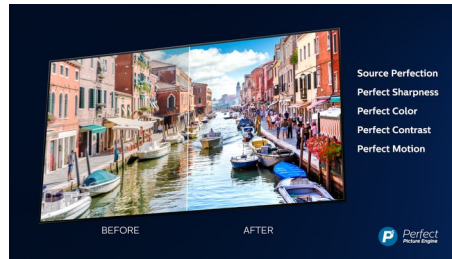

Philips P5 Picture Engine

The Philips P5 engine delivers a picture as brilliant as the content you love. Details have noticeably more depth. Colors are vivid, while skin tones look natural. Contrast is so crisp you'll feel every detail. Motion is perfectly smooth.