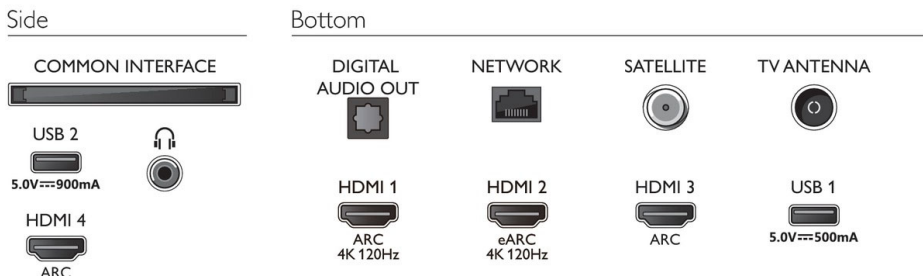

Multimedia Applications

- Video Playback Formats: Containers: AVI, MKV, H264/MPEG-4 AVC, MPEG-1, MPEG-2, MPEG-4, VP9, HEVC (H.265), AV1
- Subtitles Formats Support: .SRT, .SUB, .TXT, .SMI, .ASS, .SSA
- Music Playback Formats: AAC, MP3, WAV, WMA

- (v2 up to v9.2), WMA-PRO (v9 and v10), FLAC
- Picture Playback Formats: JPEG, BMP, GIF, PNG, 360 photo, HEIF

Design

- Colors of TV: Light silver bezel
- Stand design: Light silver central stand

Dimensions

- Box dimensions (W x H x D): 1360.0 x 840.0 x 160.0 mm
- Set dimensions (W x H x D): 1231.2 x 718.3 x 79.7 mm
- Set dimensions with stand (W x H x D): 1231.2 x 787.8 x 262.6 mm
- Stand dimensions (W x H x D): 329.7 x 70.0 x 262.6 mm
- Product weight: 15.5 kg
- Product weight (+stand): 17.9 kg
- Weight incl. Packaging: 21.6 kg
- Wall mount compatible: 200 x 300 mm

Accessories

- Included accessories: Remote Control, Quick start guide, Legal and safety brochure, Power cord, Table top stand, 2 x AAA Batteries

Connections

Issue date 2022-07-14

Version: 5.6.4

12 NC: 8670 001 82655
EAN: 87 18863 03415 6

© 2022 Koninklijke Philips N.V.
All Rights reserved.

Specifications are subject to change without notice. Trademarks are the property of Koninklijke Philips N.V. or their respective owners.

www.philips.com

- EPG and actual visibility (up to 8 days) is country and operator dependent.
- Android App offerings vary per country. For more details please visit your local Google Play Store.
- Memory size (Flash) : 16G, the actual available disc space may differ (dependant on e.g. (pre-)installed apps, installed operating system, etc.)
- The TV supports DVB reception for 'Free to air' broadcast. Specific DVB operators may not be supported. An up to date list can be found in the FAQ section of the Philips support website. For some operators Conditional Access and subscription are required. Contact your operator for more information.
- Philips TV Remote app and related functionalities vary per TV model, operator, and country, as well as smart device model and OS. For more details please visit: www.philips.com/TVRemoteapp.
- USB recording for digital channels only, recordings may be limited by broadcast copy protection (CI+). Country and channel restrictions may apply.
- This television contains lead only in certain parts or components where no technology alternatives exist in accordance with existing exemption clauses under the RoHS Directive.
- Amazon Prime is available in selected languages and countries.
- Google Assistant is available on Philips Android TVs running on Android O (8) or higher OS version. Google Assistant is available in selected languages and countries.
- Netflix subscription required. Subject to terms at <https://www.netflix.com>
- Amazon, Alexa and all related logos are trademarks of Amazon.com, Inc. or its affiliates. Amazon Alexa is available in selected languages and countries.
- Disney+ subscription required. Subject to terms at <https://www.disneyplus.com> (c) 2020 Disney and its related entities. Disney+ is available in selected languages and countries.
- Rakuten TV is available in selected languages and countries.