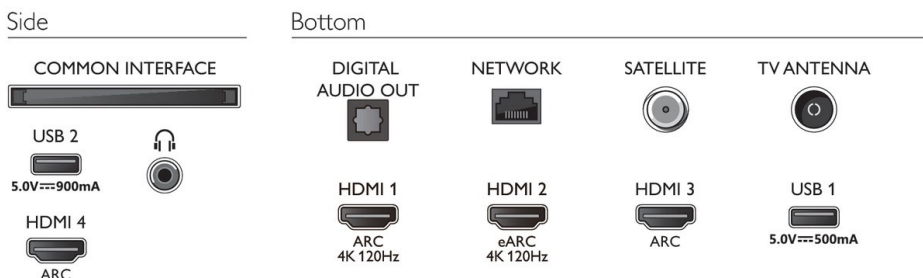

Design

- Colors of TV: Light silver bezel
- Stand design: Light silver round V sticks

Dimensions

- Box dimensions (W x H x D): 2101.0 x 1305.0 x 491.0 mm
- Set dimensions (W x H x D): 1930.4 x 1101.9 x 100.3 mm
- Set dimensions with stand (W x H x D): 1930.4 x 1172.4 x 388.2 mm
- Stand dimensions (W x H x D): 1509.7 x 70.0 x 388.2 mm
- Product weight: 47.8 kg
- Product weight (+stand): 48.8 kg
- Weight incl. Packaging: 60.8 kg
- Wall mount compatible: 600 x 400 mm

Accessories

- Included accessories: Remote Control, Quick start guide, Legal and safety brochure, Power cord, Table top stand, 2 x AAA Batteries

Connections

Issue date 2022-10-25

Version: 5.4.2

12 NC: 8670 001 82661
EAN: 87 18863 03418 7