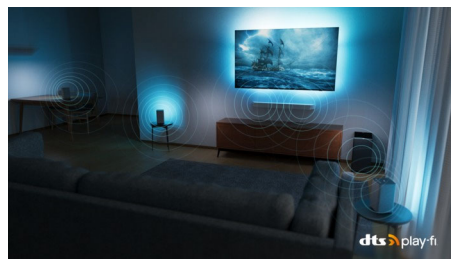

DTS Play-Fi compatible

Philips Wireless Home System powered by DTS Play-Fi lets you connect to compatible soundbars and wireless speakers around your home in seconds. Listen to movies in the kitchen. Play music anywhere. You can even create a home-theater surround-sound system using your Philips TV as a central speaker.