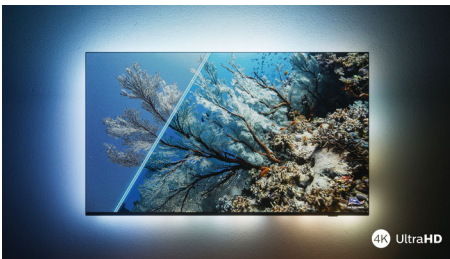

## Vibrant HDR picture

Want to experience a perfect picture for every scene? Your Philips 4K UHD TV is compatible with all major HDR formats, which means you get brilliant, sharp images. You'll see every detail, even in dark and bright areas.