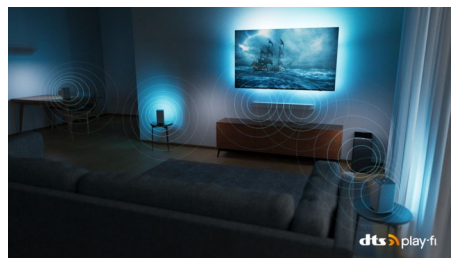

DTS Play-Fi compatible

Philips Wireless Home System powered by DTS Play-Fi lets you connect to compatible soundbars and wireless speakers around your home in seconds. Listen to movies in the kitchen. Play music anywhere. You can even create a home-theater surround-sound system using your Philips TV as a central speaker.