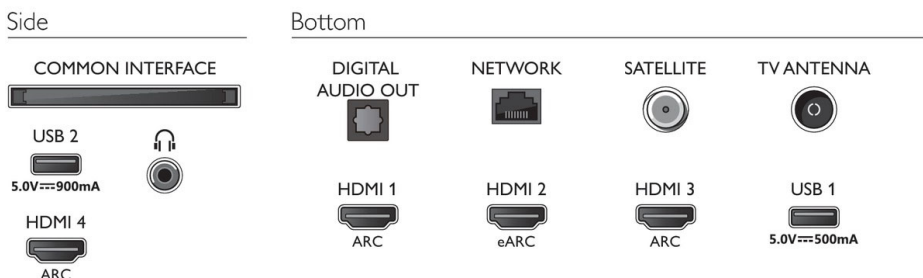

Multimedia Applications

- Video Playback Formats: Containers: AVI, MKV, H264/MPEG-4 AVC, MPEG-1, MPEG-2, MPEG-4, VP9, HEVC (H.265), AV1
- Subtitles Formats Support: .SRT, .SUB, .TXT, .SMI, .ASS, .SSA
- Music Playback Formats: AAC, MP3, WAV, WMA (v2 up to v9.2), WMA-PRO (v9 and v10), FLAC
- Picture Playback Formats: JPEG, BMP, GIF, PNG, 360 photo, HEIF

Design

- Colors of TV: Light silver bezel
- Stand design: Light silver V sticks

Dimensions

- Box dimensions (W x H x D): 1600.0 x 995.0 x 170.0 mm
- Set dimensions (W x H x D): 1450.5 x 833.5 x 85.1 mm
- Set dimensions with stand (W x H x D): 1450.5 x 904.9 x 297.5 mm
- Stand dimensions (W x H x D): 806.2/ 1226.2 x 70.0 x 297.5 mm
- Product weight: 24.5 kg
- Product weight (+stand): 24.9 kg
- Weight incl. Packaging: 31.0 kg
- Stand height to TV bottom edge: 70.0 mm
- Distance between 2 stands: 806.2/1226.2 mm
- Wall mount compatible: 300 x 300 mm

Accessories

- Included accessories: Quick start guide, Legal and safety brochure, Power cord, Table top stand, Remote Control, 2 x AAA Batteries

Connections

Issue date 2022-07-14

Version: 5.3.1

12 NC: 8670 001 82585
EAN: 87 18863 03405 7

© 2022 Koninklijke Philips N.V.
All Rights reserved.

Specifications are subject to change without notice. Trademarks are the property of Koninklijke Philips N.V. or their respective owners.

www.philips.com

- EPG and actual visibility (up to 8 days) is country and operator dependent.
- Android App offerings vary per country. For more details please visit your local Google Play Store.
- Memory size (Flash) : 16G, the actual available disc space may differ (dependant on e.g. (pre-)installed apps, installed operating system, etc.)
- The TV supports DVB reception for 'Free to air' broadcast. Specific DVB operators may not be supported. An up to date list can be found in the FAQ section of the Philips support website. For some operators Conditional Access and subscription are required. Contact your operator for more information.
- Philips TV Remote app and related functionalities vary per TV model, operator, and country, as well as smart device model and OS. For more details please visit: www.philips.com/TVRemoteapp.
- USB recording for digital channels only, recordings may be limited by broadcast copy protection (CI+). Country and channel restrictions may apply.
- This television contains lead only in certain parts or components where no technology alternatives exist in accordance with existing exemption clauses under the RoHS Directive.
- Amazon Prime is available in selected languages and countries.
- Google Assistant is available on Philips Android TVs running on Android O (8) or higher OS version. Google Assistant is available in selected languages and countries.
- Netflix subscription required. Subject to terms at <https://www.netflix.com>
- Amazon, Alexa and all related logos are trademarks of Amazon.com, Inc. or its affiliates. Amazon Alexa is available in selected languages and countries.
- Disney+ subscription required. Subject to terms at <https://www.disneyplus.com> (c) 2020 Disney and its related entities. Disney+ is available in selected languages and countries.
- Rakuten TV is available in selected languages and countries.