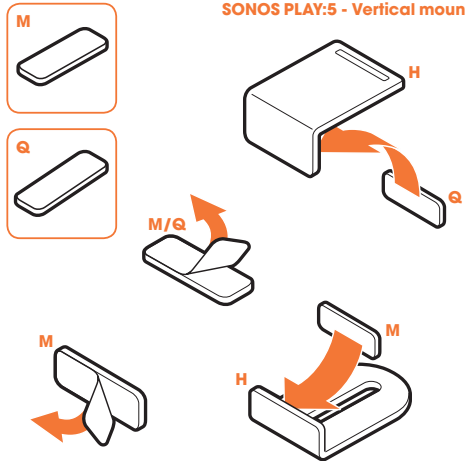

SONOS PLAY:5 - Vertical mounting