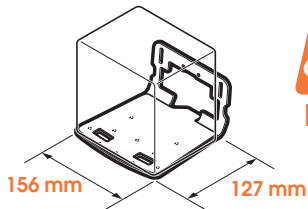

## SOUND 3305

Fits SONOS PLAY:5, HEOS 5 and HEOS 7  
(Max. weight load = 6.5 kg)

Scan the QR-code to find the  
installation movie on YouTube:

More information on: [www.vogels.com](http://www.vogels.com)

6.5kg  
MAX.

14.3  
lbs  
MAX.

### Speaker size (bottom):

Width: min. 156 mm - max. 430 mm

Depth: min. 127 mm. - max. 149 mm

Max. weight: 6.5 kg / 14.3 lbs