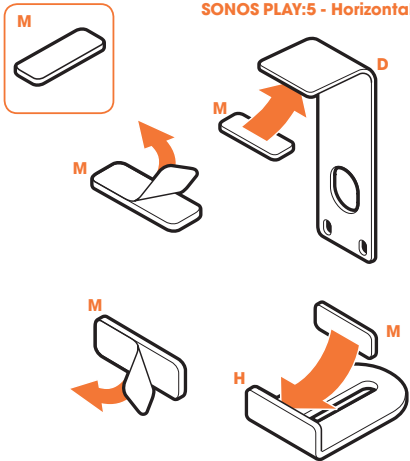

SONOS PLAY:5 - Horizontal mounting