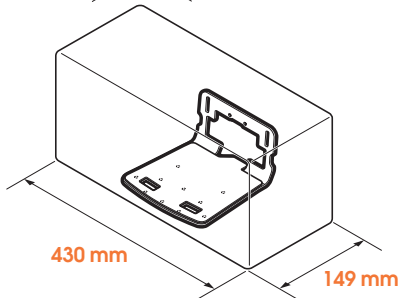

## SOUND 3305

Fits SONOS PLAY:5, HEOS 5 and HEOS 7  
(Max. weight load = 6.5 kg)

Scan the QR-code to find the  
installation movie on YouTube:

More information on: [www.vogels.com](http://www.vogels.com)

6.5kg  
MAX.

14.3  
lbs  
MAX.

### Speaker size (bottom):

Width: min. 156 mm - max. 430 mm

Depth: min. 127 mm. - max. 149 mm

Max. weight: 6.5 kg / 14.3 lbs