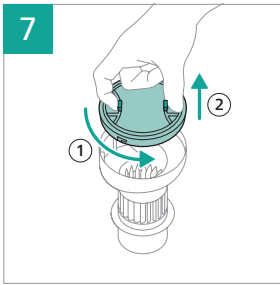

## 3000 Series

Cordless Vacuum

XC303\*

XC313\*

\* = 0-9, representing different colors

[home.id/welcome](https://home.id/welcome)

|   |    |   |    |
|---|----|---|----|
|    | 3  |    | 13 |
|    | 4  |     | 14 |
|    | 6  |     | 15 |
|     | 6  |     | 15 |
|    | 7  |    | 16 |
|    | 7  |    | 17 |
|    | 8  |    | 18 |
|    | 8  |    | 19 |
|    | 9  |    | 20 |
|     | 10 |     | 20 |
|    | 12 |   |    |