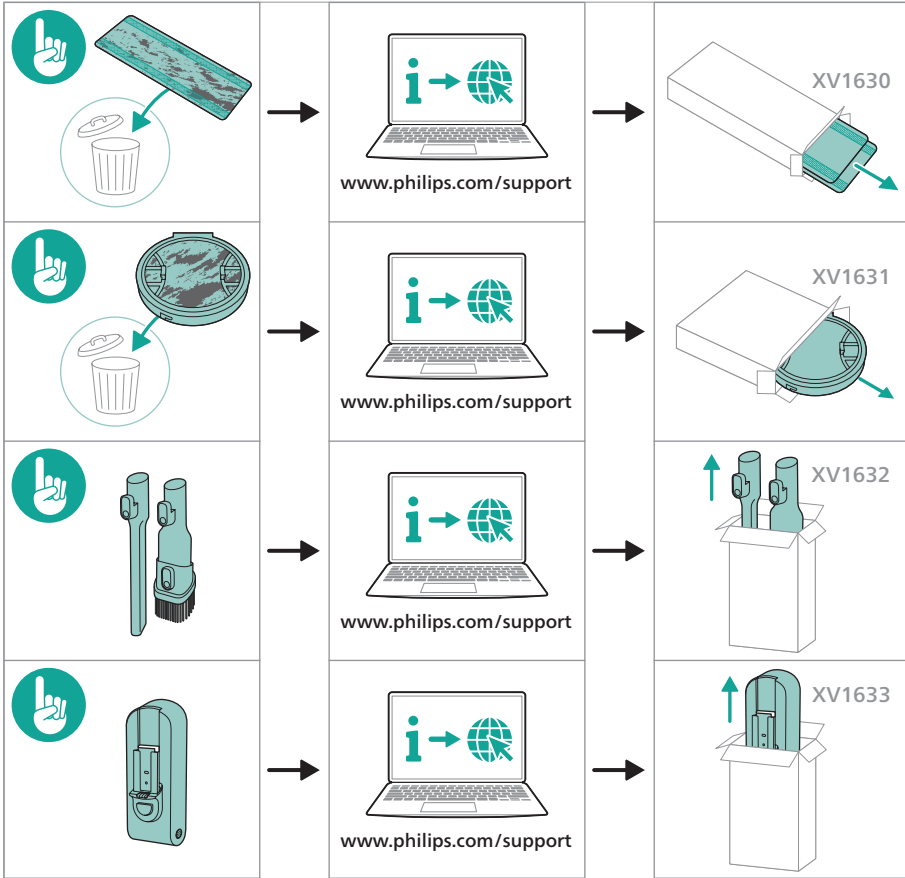

## 3000 Series

Cordless Vacuum

XC303\*

XC313\*

\* = 0-9, representing different colors

[home.id/welcome](https://home.id/welcome)

|   |    |   |    |
|---|----|---|----|
|    | 3  |    | 13 |
|    | 4  |     | 14 |
|    | 6  |     | 15 |
|     | 6  |     | 15 |
|    | 7  |    | 16 |
|    | 7  |    | 17 |
|    | 8  |    | 18 |
|    | 8  |    | 19 |
|    | 9  |    | 20 |
|     | 10 |     | 20 |
|    | 12 |   |    |