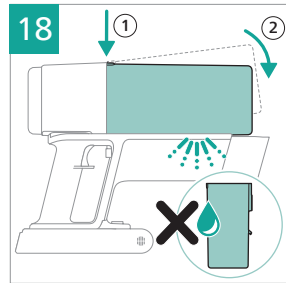

## 3000 Series

Cordless Vacuum

XC303\*

XC313\*

\* = 0-9, representing different colors

[home.id/welcome](https://home.id/welcome)

|   |    |   |    |
|---|----|---|----|
|    | 3  |    | 13 |
|    | 4  |     | 14 |
|    | 6  |     | 15 |
|     | 6  |     | 15 |
|    | 7  |    | 16 |
|    | 7  |    | 17 |
|    | 8  |    | 18 |
|    | 8  |    | 19 |
|    | 9  |    | 20 |
|     | 10 |     | 20 |
|    | 12 |   |    |