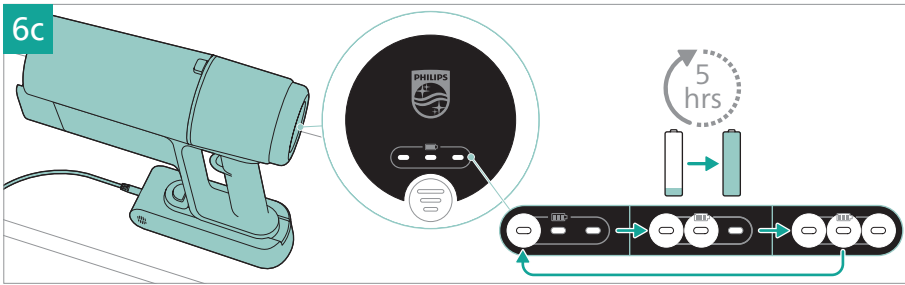

## 3000 Series

Cordless Vacuum

XC303\*

XC313\*

\* = 0-9, representing different colors

[home.id/welcome](https://home.id/welcome)

|   |    |   |    |
|---|----|---|----|
|    | 3  |    | 13 |
|    | 4  |     | 14 |
|    | 6  |     | 15 |
|     | 6  |     | 15 |
|    | 7  |    | 16 |
|    | 7  |    | 17 |
|    | 8  |    | 18 |
|    | 8  |    | 19 |
|    | 9  |    | 20 |
|     | 10 |     | 20 |
|    | 12 |   |    |