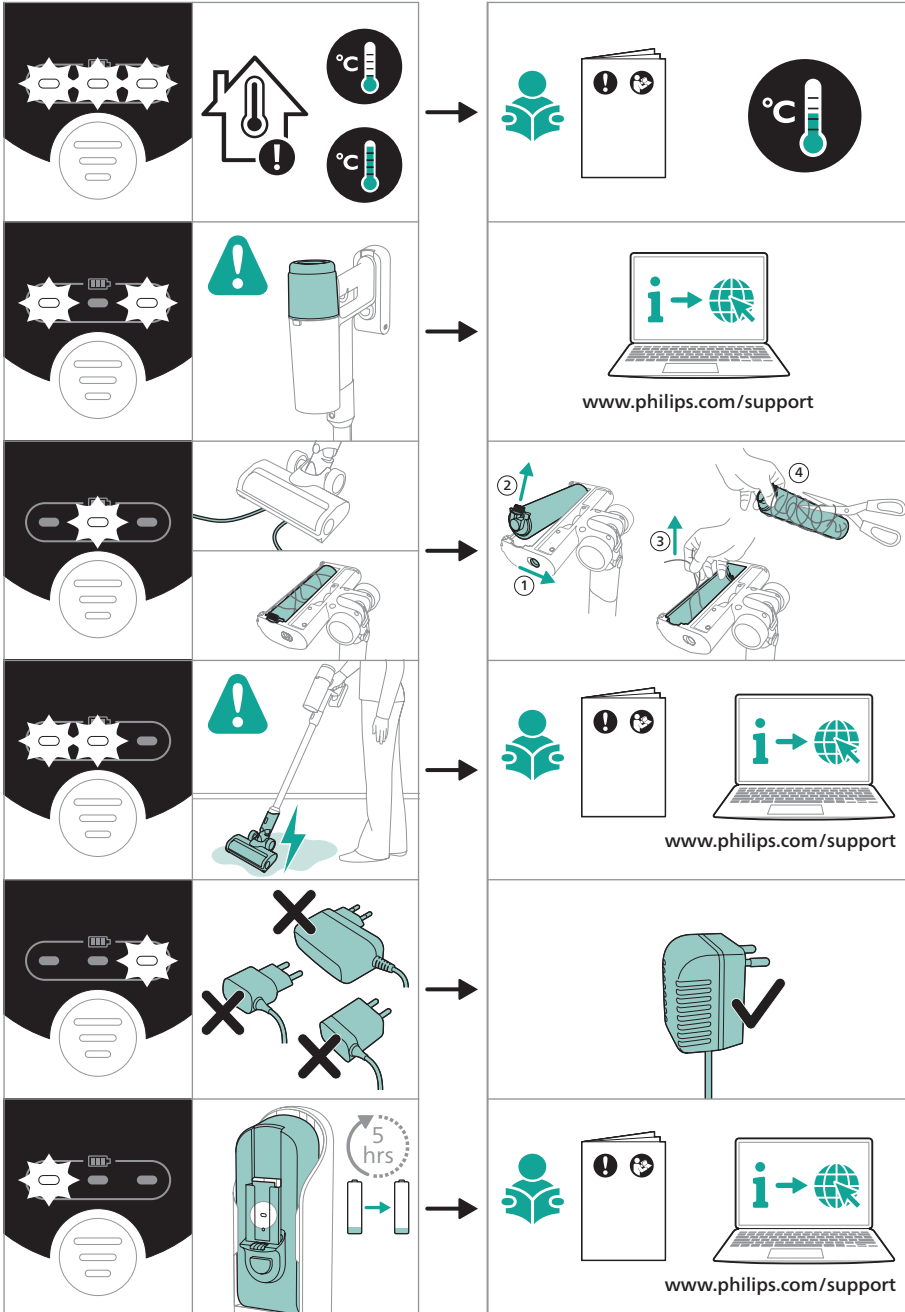

## 3000 Series

Cordless Vacuum

XC303\*

XC313\*

\* = 0-9, representing different colors

[home.id/welcome](https://home.id/welcome)

|   |    |   |    |
|---|----|---|----|
|    | 3  |    | 13 |
|    | 4  |     | 14 |
|    | 6  |     | 15 |
|     | 6  |     | 15 |
|    | 7  |    | 16 |
|    | 7  |    | 17 |
|    | 8  |    | 18 |
|    | 8  |    | 19 |
|    | 9  |    | 20 |
|     | 10 |     | 20 |
|    | 12 |   |    |