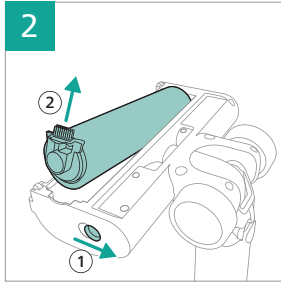

## 3000 Series

Cordless Vacuum

XC303\*

XC313\*

\* = 0-9, representing different colors

[home.id/welcome](https://home.id/welcome)

|   |    |   |    |
|---|----|---|----|
|    | 3  |    | 13 |
|    | 4  |     | 14 |
|    | 6  |     | 15 |
|     | 6  |     | 15 |
|    | 7  |    | 16 |
|    | 7  |    | 17 |
|    | 8  |    | 18 |
|    | 8  |    | 19 |
|    | 9  |    | 20 |
|     | 10 |     | 20 |
|    | 12 |   |    |