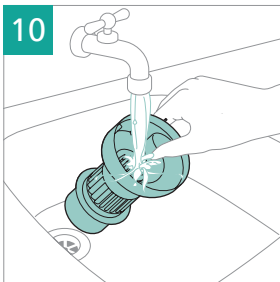

## 3000 Series

Cordless Vacuum

XC303\*

XC313\*

\* = 0-9, representing different colors

[home.id/welcome](https://home.id/welcome)

|   |    |   |    |
|---|----|---|----|
|    | 3  |    | 13 |
|    | 4  |     | 14 |
|    | 6  |     | 15 |
|     | 6  |     | 15 |
|    | 7  |    | 16 |
|    | 7  |    | 17 |
|    | 8  |    | 18 |
|    | 8  |    | 19 |
|    | 9  |    | 20 |
|     | 10 |     | 20 |
|    | 12 |   |    |