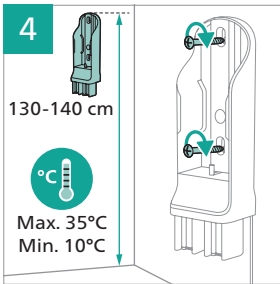

## 3000 Series

Cordless Vacuum

XC303\*

XC313\*

\* = 0-9, representing different colors

[home.id/welcome](https://home.id/welcome)

|   |    |   |    |
|---|----|---|----|
|    | 3  |    | 13 |
|    | 4  |     | 14 |
|    | 6  |     | 15 |
|     | 6  |     | 15 |
|    | 7  |    | 16 |
|    | 7  |    | 17 |
|    | 8  |    | 18 |
|    | 8  |    | 19 |
|    | 9  |    | 20 |
|     | 10 |     | 20 |
|    | 12 |   |    |