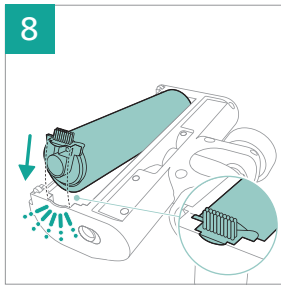

## 3000 Series

Cordless Vacuum

XC303\*

XC313\*

\* = 0-9, representing different colors

[home.id/welcome](https://home.id/welcome)

|   |    |   |    |
|---|----|---|----|
|    | 3  |    | 13 |
|    | 4  |     | 14 |
|    | 6  |     | 15 |
|     | 6  |     | 15 |
|    | 7  |    | 16 |
|    | 7  |    | 17 |
|    | 8  |    | 18 |
|    | 8  |    | 19 |
|    | 9  |    | 20 |
|     | 10 |     | 20 |
|    | 12 |   |    |