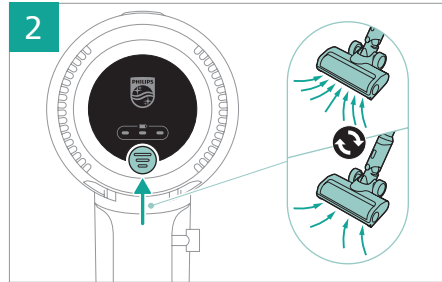

## 3000 Series

Cordless Vacuum

XC303\*

XC313\*

\* = 0-9, representing different colors

[home.id/welcome](https://home.id/welcome)

|   |    |   |    |
|---|----|---|----|
|    | 3  |    | 13 |
|    | 4  |     | 14 |
|    | 6  |     | 15 |
|     | 6  |     | 15 |
|    | 7  |    | 16 |
|    | 7  |    | 17 |
|    | 8  |    | 18 |
|    | 8  |    | 19 |
|    | 9  |    | 20 |
|     | 10 |     | 20 |
|    | 12 |   |    |