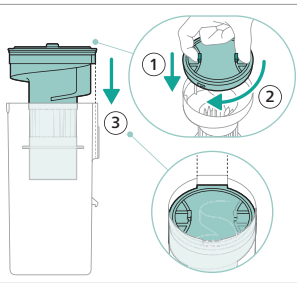

## 3000 Series

Cordless Vacuum

XC303\*

XC313\*

\* = 0-9, representing different colors

[home.id/welcome](https://home.id/welcome)

|   |    |   |    |
|---|----|---|----|
|    | 3  |    | 13 |
|    | 4  |     | 14 |
|    | 6  |     | 15 |
|     | 6  |     | 15 |
|    | 7  |    | 16 |
|    | 7  |    | 17 |
|    | 8  |    | 18 |
|    | 8  |    | 19 |
|    | 9  |    | 20 |
|     | 10 |     | 20 |
|    | 12 |   |    |