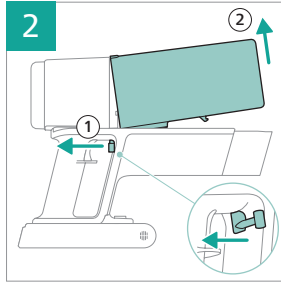

## 3000 Series

Cordless Vacuum

XC303\*

XC313\*

\* = 0-9, representing different colors

[home.id/welcome](https://home.id/welcome)

|   |    |   |    |
|---|----|---|----|
|    | 3  |    | 13 |
|    | 4  |     | 14 |
|    | 6  |     | 15 |
|     | 6  |     | 15 |
|    | 7  |    | 16 |
|    | 7  |    | 17 |
|    | 8  |    | 18 |
|    | 8  |    | 19 |
|    | 9  |    | 20 |
|     | 10 |     | 20 |
|    | 12 |   |    |