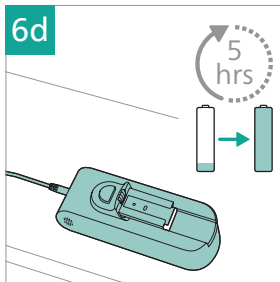

## 3000 Series

Cordless Vacuum

XC303\*

XC313\*

\* = 0-9, representing different colors

[home.id/welcome](https://home.id/welcome)

|   |    |   |    |
|---|----|---|----|
|    | 3  |    | 13 |
|    | 4  |     | 14 |
|    | 6  |     | 15 |
|     | 6  |     | 15 |
|    | 7  |    | 16 |
|    | 7  |    | 17 |
|    | 8  |    | 18 |
|    | 8  |    | 19 |
|    | 9  |    | 20 |
|     | 10 |     | 20 |
|    | 12 |   |    |