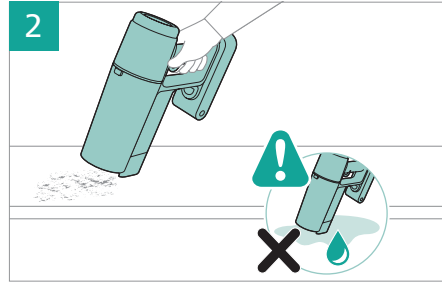

## 3000 Series

Cordless Vacuum

XC303\*

XC313\*

\* = 0-9, representing different colors

[home.id/welcome](https://home.id/welcome)

|   |    |   |    |
|---|----|---|----|
|    | 3  |    | 13 |
|    | 4  |     | 14 |
|    | 6  |     | 15 |
|     | 6  |     | 15 |
|    | 7  |    | 16 |
|    | 7  |    | 17 |
|    | 8  |    | 18 |
|    | 8  |    | 19 |
|    | 9  |    | 20 |
|     | 10 |     | 20 |
|    | 12 |   |    |