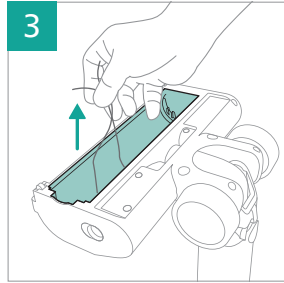

## 3000 Series

Cordless Vacuum

XC303\*

XC313\*

\* = 0-9, representing different colors

[home.id/welcome](https://home.id/welcome)

|   |    |   |    |
|---|----|---|----|
|    | 3  |    | 13 |
|    | 4  |     | 14 |
|    | 6  |     | 15 |
|     | 6  |     | 15 |
|    | 7  |    | 16 |
|    | 7  |    | 17 |
|    | 8  |    | 18 |
|    | 8  |    | 19 |
|    | 9  |    | 20 |
|     | 10 |     | 20 |
|    | 12 |   |    |