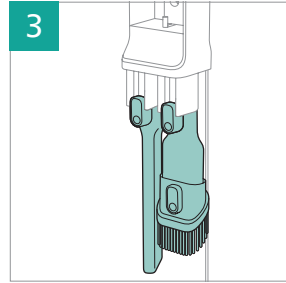

## 3000 Series

Cordless Vacuum

XC303\*

XC313\*

\* = 0-9, representing different colors

[home.id/welcome](https://home.id/welcome)

|   |    |   |    |
|---|----|---|----|
|    | 3  |    | 13 |
|    | 4  |     | 14 |
|    | 6  |     | 15 |
|     | 6  |     | 15 |
|    | 7  |    | 16 |
|    | 7  |    | 17 |
|    | 8  |    | 18 |
|    | 8  |    | 19 |
|    | 9  |    | 20 |
|     | 10 |     | 20 |
|    | 12 |   |    |