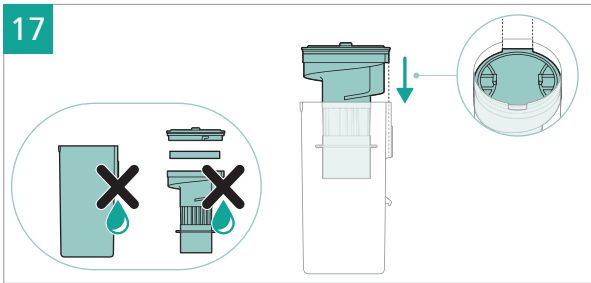

## 3000 Series

Cordless Vacuum

XC303\*

XC313\*

\* = 0-9, representing different colors

[home.id/welcome](https://home.id/welcome)

|   |    |   |    |
|---|----|---|----|
|    | 3  |    | 13 |
|    | 4  |     | 14 |
|    | 6  |     | 15 |
|     | 6  |     | 15 |
|    | 7  |    | 16 |
|    | 7  |    | 17 |
|    | 8  |    | 18 |
|    | 8  |    | 19 |
|    | 9  |    | 20 |
|     | 10 |     | 20 |
|    | 12 |   |    |