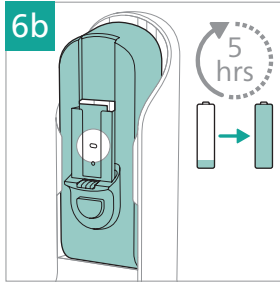

## 3000 Series

Cordless Vacuum

XC303\*

XC313\*

\* = 0-9, representing different colors

[home.id/welcome](https://home.id/welcome)

|   |    |   |    |
|---|----|---|----|
|    | 3  |    | 13 |
|    | 4  |     | 14 |
|    | 6  |     | 15 |
|     | 6  |     | 15 |
|    | 7  |    | 16 |
|    | 7  |    | 17 |
|    | 8  |    | 18 |
|    | 8  |    | 19 |
|    | 9  |    | 20 |
|     | 10 |     | 20 |
|    | 12 |   |    |