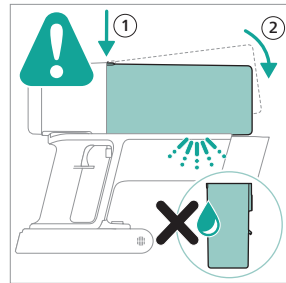

## 3000 Series

Cordless Vacuum

XC303\*

XC313\*

\* = 0-9, representing different colors

[home.id/welcome](https://home.id/welcome)

|   |    |   |    |
|---|----|---|----|
|    | 3  |    | 13 |
|    | 4  |     | 14 |
|    | 6  |     | 15 |
|     | 6  |     | 15 |
|    | 7  |    | 16 |
|    | 7  |    | 17 |
|    | 8  |    | 18 |
|    | 8  |    | 19 |
|    | 9  |    | 20 |
|     | 10 |     | 20 |
|    | 12 |   |    |