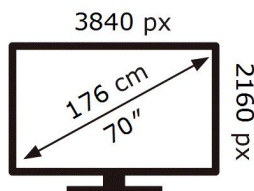

ENERG

SAMSUNG

TU70DU7105K

123 kWh/1000h

ABCDEF **G**

170 kWh/1000h

2019/2013